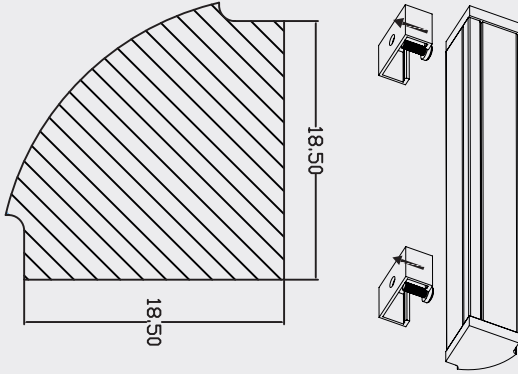

# LINA CORNER LINEAR PROFILE

Product and Technical Details

**MARKALED**  
LIGHTING FOR JEWELRY

### Information

Body:	Aluminium body
Dimensions:	W: 18.5 mm x H: 18.5 mm
Length:	Any length desired
LED:	CREE-USA
Warranty:	5 years
Total Power of Luminaire (watt):	15
Luminous Flux of Luminaire/Lumen (lm):	1800
Color Rendering Index (CRI):	CRI >80-90
Control Options:	DALI, 1-10V