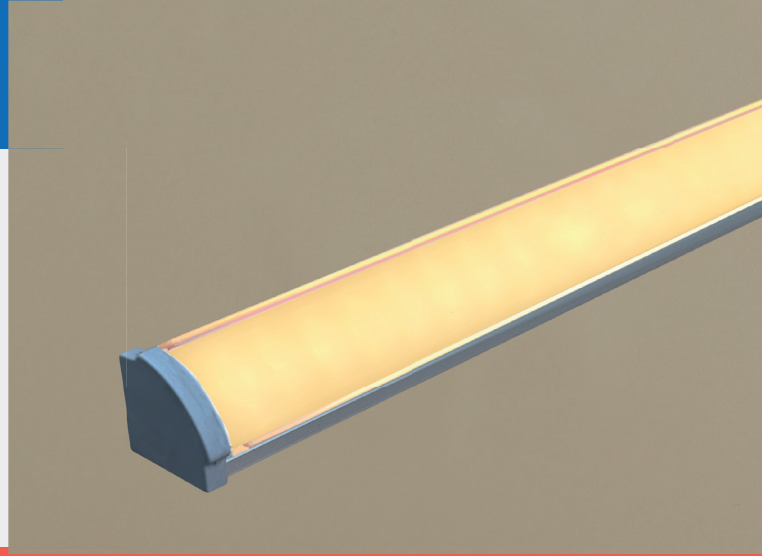

# LINA CORNER LINEAR PROFILE

Product and Technical Details

**MARKALED**  
LIGHTING FOR JEWELRY

### Information

Body:	Aluminium body
Dimensions:	W: 18.5 mm x H: 18.5 mm
Length:	Any length desired
LED:	CREE-USA
Warranty:	5 years
Total Power of Luminaire (watt):	15
Luminous Flux of Luminaire/Lumen (lm):	1800
Color Rendering Index (CRI):	CRI >80-90
Control Options:	DALI, 1-10V