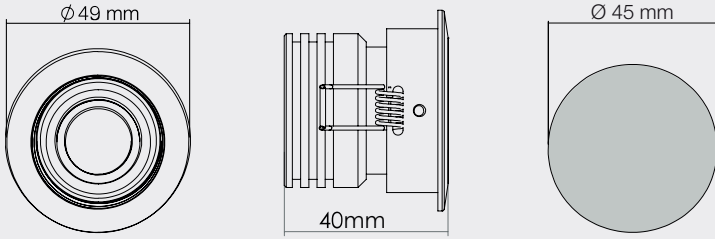

TPS4

Product and Technical Details

TECHNICAL DATA

Information

Body:	Aluminium body
Dimensions:	Ø 49 x 40 mm
LED:	CREE-USA
Warranty:	5 years
Total Power of Luminaire (watt):	3
Luminous Flux of Luminaire/Lumen (lm):	510
Color Rendering Index (CRI):	CRI >90
Inner Cutting Size:	Ø 45 mm
Control Options:	Chameleon, Tunable

Adjustable Color Temperature 27000 to 6500 K

Body Color Options

Beam Angle Options