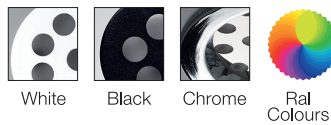

TPS4

Product and Technical Details

TECHNICAL DATA

Information

Body:	Aluminium body
Dimensions:	Ø 49 x 40 mm
LED:	CREE-USA
Warranty:	5 years
Total Power of Luminaire (watt):	3
Luminous Flux of Luminaire/Lumen (lm):	510
Color Rendering Index (CRI):	CRI >90
Inner Cutting Size:	Ø 45 mm
Control Options:	Chameleon, Tunable

Adjustable Color Temperature 27000 to 6500 K

Body Color Options

Beam Angle Options