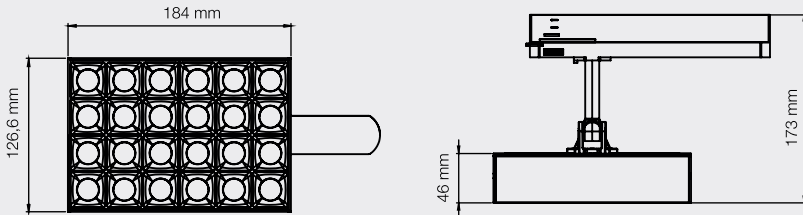

RUUT24 G

MARKALED
LIGHTING FOR JEWELRY

Product and Technical Details

TECHNICAL DATA

Information

Body:	Aluminium body
Dimensions:	184 x 127 mm
LED:	CREE-USA
Warranty:	5 years
Total Power of Luminaire (watt):	38
Luminous Flux of Luminaire/Lumen (lm):	5031
Color Rendering Index (CRI):	CRI >80-90
Control Options:	DALI
Weight:	2200 gr
Box Size:	260 x 260 x 110 mm