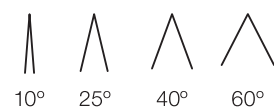

Beam Angle Options

MARKALED
LIGHTING FOR JEWELRY

P: +90 212 438 50 58
E: info@markaled.com
W: www.markaled.com

Head Office
Muratpasa Mah. Siteler Cad. No: 2-4-2
Bayrampasa / Istanbul / TURKIYE