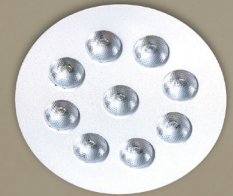

RPS9

MARKALED
LIGHTING FOR JEWELRY

Product and Technical Details

TECHNICAL DATA

Information

Body:	Aluminium body
Dimensions:	Ø 115 x 35 mm
LED:	CREE-USA
Warranty:	5 years
Total Power of Luminaire (watt):	16
Luminous Flux of Luminaire/Lumen (lm):	2120
Color Rendering Index (CRI):	CRI >80-90
Inner Cutting Size:	Ø 105 mm
Control Options:	Chameleon, DALI, 1-10V, Tunable, Triac
Weight:	500 gr
Box Size:	160 x 145 x 50 mm