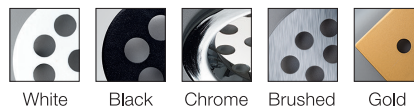

Body Color Options