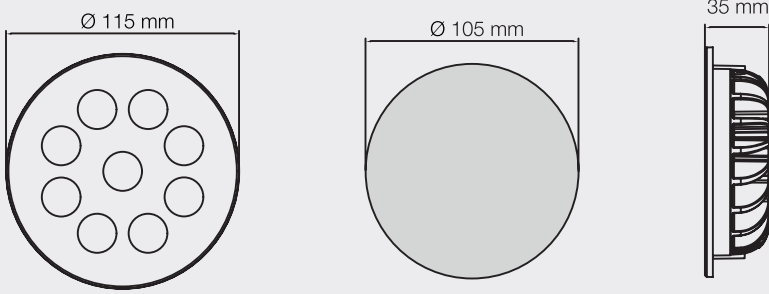

RPS9

MARKALED
LIGHTING FOR JEWELRY

Product and Technical Details

TECHNICAL DATA

Information

Body:	Aluminium body
Dimensions:	Ø 115 x 35 mm
LED:	CREE-USA
Warranty:	5 years
Total Power of Luminaire (watt):	16
Luminous Flux of Luminaire/Lumen (lm):	2120
Color Rendering Index (CRI):	CRI >80-90
Inner Cutting Size:	Ø 105 mm
Control Options:	Chameleon, DALI, 1-10V, Tunable, Triac
Weight:	500 gr
Box Size:	160 x 145 x 50 mm