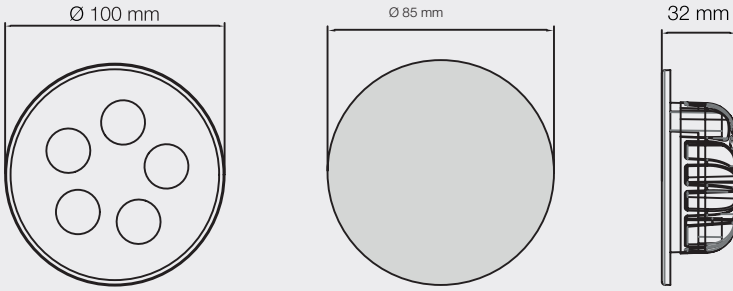

RPS5

MARKALED
LIGHTING FOR JEWELRY

Product and Technical Details

TECHNICAL DATA

Information

Body:	Aluminium body
Dimensions:	Ø 100 x 32 mm
LED:	CREE-USA
Warranty:	5 years
Total Power of Luminaire (watt):	9
Luminous Flux of Luminaire/Lumen (lm):	1193
Color Rendering Index (CRI):	CRI >80-90
Inner Cutting Size:	Ø 85 mm
Control Options:	DALI, 1-10V, Triac
Weight:	400 gr
Box Size:	160 x 110 x 50 mm