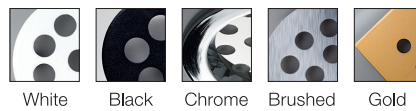

Body Color Options