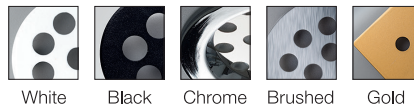

### Information

Body:	Aluminium body
Dimensions:	Ø 85 x 44.5 mm
LED:	CREE-USA
Warranty:	5 years
Total Power of Luminaire (watt):	5
Luminous Flux of Luminaire/Lumen (lm):	663
Color Rendering Index (CRI):	CRI >80-90
Inner Cutting Size:	Ø 78 mm
Control Options:	DALI, 1-10V, Triac
Weight:	200 gr
Box Size:	110 x 105 x 50 mm

### Color Temperature Options

### Body Color Options