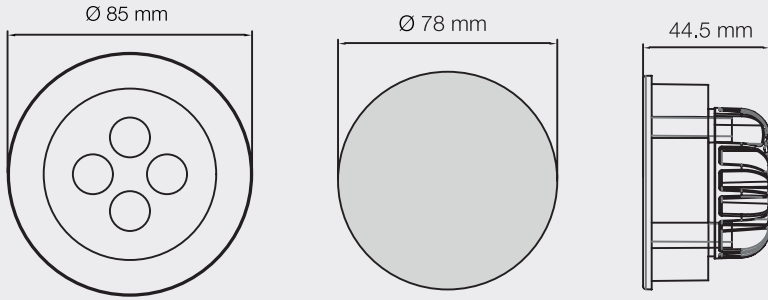

RPS4D

MARKALED
LIGHTING FOR JEWELRY

Product and Technical Details