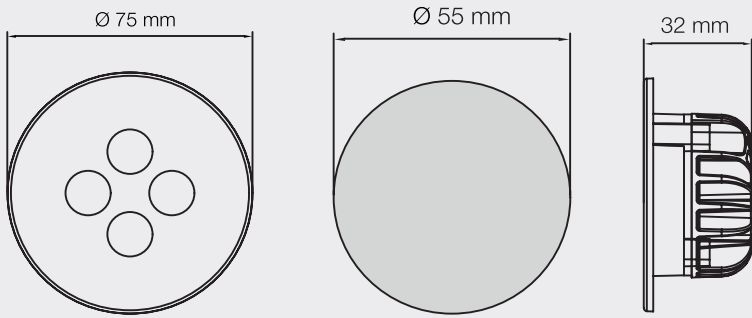

RPS4

MARKALED
LIGHTING FOR JEWELRY

Product and Technical Details

TECHNICAL DATA

Information

Body:	Aluminium body
Dimensions:	Ø 75 x 32 mm
LED:	CREE-USA
Warranty:	5 years
Total Power of Luminaire (watt):	5
Luminous Flux of Luminaire/Lumen (lm):	663
Color Rendering Index (CRI):	CRI >80-90
Inner Cutting Size:	Ø 55 mm
Control Options:	DALI, 1-10V, Triac
Weight:	200 gr
Box Size:	110 x 105 x 50 mm