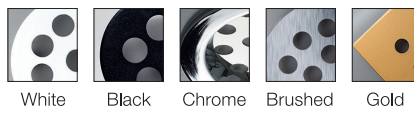

### Information

Body:	Aluminium body
Dimensions:	Ø 75 x 32 mm
LED:	CREE-USA
Warranty:	5 years
Total Power of Luminaire (watt):	5
Luminous Flux of Luminaire/Lumen (lm):	663
Color Rendering Index (CRI):	CRI >80-90
Inner Cutting Size:	Ø 55 mm
Control Options:	DALI, 1-10V, Triac
Weight:	200 gr
Box Size:	110 x 105 x 50 mm

### Color Temperature Options

### Body Color Options