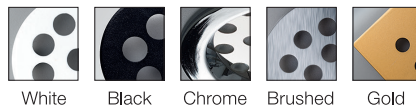

SPARK LED

RPS 16

Product and Technical Details

TECHNICAL DATA

Information

Body:	Aluminium body
Dimensions:	Ø 160 x 50 mm
LED:	CREE-USA
Warranty:	5 years
Total Power of Luminaire (watt):	20
Luminous Flux of Luminaire/Lumen (lm):	2648
Color Rendering Index (CRI):	CRI >80-90
Inner Cutting Size:	Ø 150 mm
Weight:	1300 gr
Box Size:	210 x 195 x 90 mm

Color Temperature Options

Body Color Options

Beam Angle Options