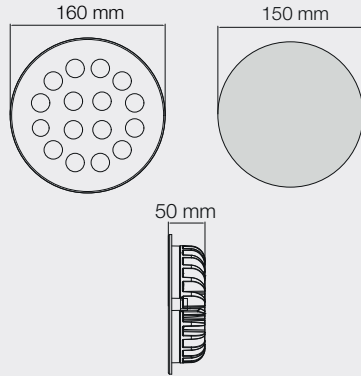

SPARK LED

RPS 16

Product and Technical Details

TECHNICAL DATA

Information

Body:	Aluminium body
Dimensions:	Ø 160 x 50 mm
LED:	CREE-USA
Warranty:	5 years
Total Power of Luminaire (watt):	20
Luminous Flux of Luminaire/Lumen (lm):	2648
Color Rendering Index (CRI):	CRI >80-90
Inner Cutting Size:	Ø 150 mm
Weight:	1300 gr
Box Size:	210 x 195 x 90 mm

Color Temperature Options

Body Color Options

Beam Angle Options