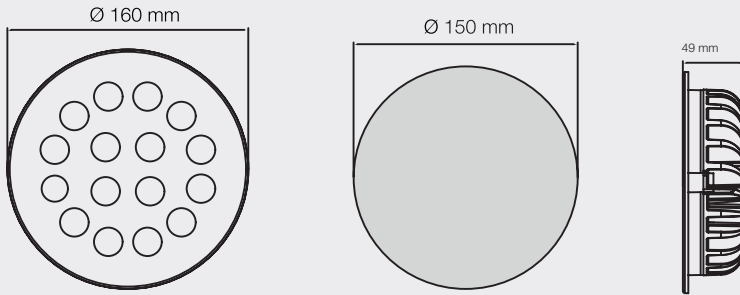

RPS16 G

MARKALED
LIGHTING FOR JEWELRY

Product and Technical Details

TECHNICAL DATA

Information

Body:	Aluminium body
Dimensions:	Ø 160 x 49 mm
LED:	CREE-USA
Warranty:	5 years
Total Power of Luminaire (watt):	30
Luminous Flux of Luminaire/Lumen (lm):	3975
Color Rendering Index (CRI):	CRI >80-90
Inner Cutting Size:	Ø 150 mm
Control Options:	Chameleon, DALI, 1-10V, Tunable, Triac
Weight:	900 gr
Box Size:	180 x 170 x 60 mm