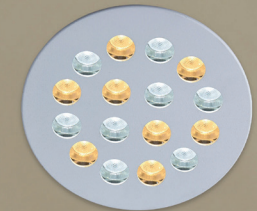

RPS16 G

MARKALED
LIGHTING FOR JEWELRY

Product and Technical Details

TECHNICAL DATA

Information

Body:	Aluminium body
Dimensions:	Ø 160 x 49 mm
LED:	CREE-USA
Warranty:	5 years
Total Power of Luminaire (watt):	30
Luminous Flux of Luminaire/Lumen (lm):	3975
Color Rendering Index (CRI):	CRI >80-90
Inner Cutting Size:	Ø 150 mm
Control Options:	Chameleon, DALI, 1-10V, Tunable, Triac
Weight:	900 gr
Box Size:	180 x 170 x 60 mm