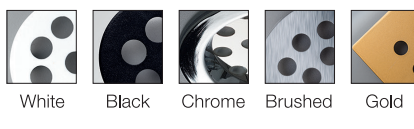

Body Color Options