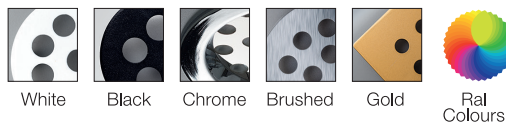

Body Color Options