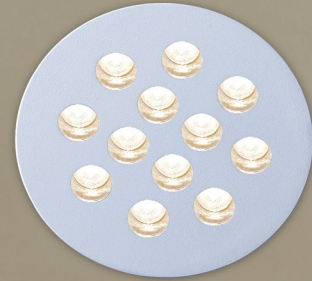

RPS12 G

MARKALED
LIGHTING FOR JEWELRY

Product and Technical Details

TECHNICAL DATA

Information

Body:	Aluminium body
Dimensions:	Ø 147 x 42 mm
LED:	CREE-USA
Warranty:	5 years
Total Power of Luminaire (watt):	22
Luminous Flux of Luminaire/Lumen (lm):	2915
Color Rendering Index (CRI):	CRI >80-90
Inner Cutting Size:	Ø 135 mm
Control Options:	Chameleon, DALI, 1-10V, Tunable, Triac
Weight:	700 gr
Box Size:	180 x 155 x 55 mm