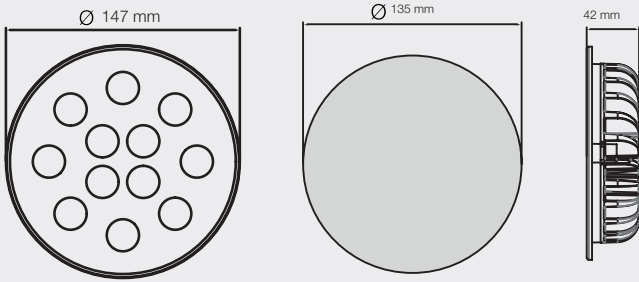

RPS12 G

MARKALED
LIGHTING FOR JEWELRY

Product and Technical Details

TECHNICAL DATA

Information

Body:	Aluminium body
Dimensions:	Ø 147 x 42 mm
LED:	CREE-USA
Warranty:	5 years
Total Power of Luminaire (watt):	22
Luminous Flux of Luminaire/Lumen (lm):	2915
Color Rendering Index (CRI):	CRI >80-90
Inner Cutting Size:	Ø 135 mm
Control Options:	Chameleon, DALI, 1-10V, Tunable, Triac
Weight:	700 gr
Box Size:	180 x 155 x 55 mm