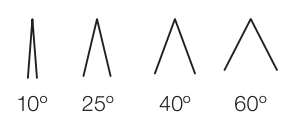

Beam Angle Options

MARKALED
LIGHTING FOR JEWELRY

P: +90 212 438 50 58
E: info@markaled.com
W: www.markaled.com

Head Office

Muratpasa Mah. Siteler Cad. No: 2-4-2
Bayrampasa / Istanbul / TURKIYE