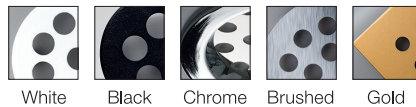

### Information

Body:	DKP body
Dimensions:	Ø 230 x 50 mm
LED:	CREE-USA
Warranty:	5 years
Total Power of Luminaire (watt):	30
Luminous Flux of Luminaire/Lumen (lm):	3972
Color Rendering Index (CRI):	CRI >80-90
Inner Cutting Size:	Ø 215 mm
Weight:	2200 gr
Box Size:	320 x 300 x 155 mm

### Color Temperature Options

### Body Color Options