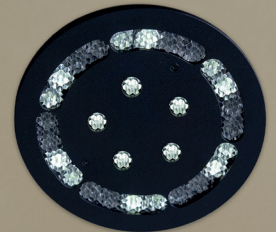

### Information

Body:	DKP body
Dimensions:	Ø 230 x 50 mm
LED:	CREE-USA
Warranty:	5 years
Total Power of Luminaire (watt):	30
Luminous Flux of Luminaire/Lumen (lm):	3972
Color Rendering Index (CRI):	CRI >80-90
Inner Cutting Size:	Ø 215 mm
Weight:	2200 gr
Box Size:	320 x 300 x 155 mm