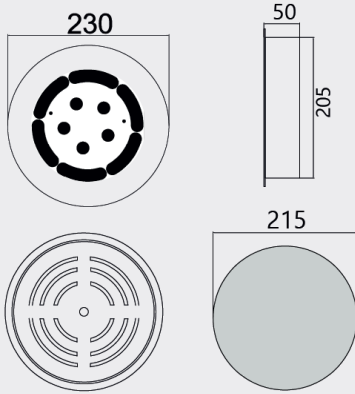

SPARK LED RPS

Product and Technical Details

MARKALED
LIGHTING FOR JEWELRY