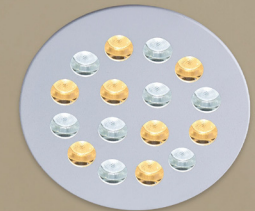

# RPS16 G

**MARKALED**  
LIGHTING FOR JEWELRY

### Information

Body:	Aluminium body
Dimensions:	Ø 160 x 49 mm
LED:	CREE-USA
Warranty:	7 years
Total Power of Luminaire (watt):	30
Luminous Flux of Luminaire/Lumen (lm):	3975
Color Rendering Index (CRI):	CRI >80-90
Inner Cutting Size:	Ø 150 mm
Control Options:	Chameleon, DALI, 1-10V, Tunable, Triac
Weight:	900 gr
Box Size:	180 x 170 x 60 mm