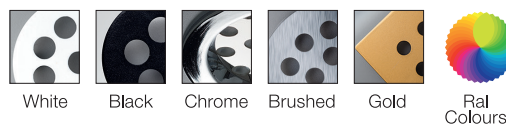

### Information

Body:	Aluminium body
Dimensions:	Ø 160 x 49 mm
LED:	CREE-USA
Warranty:	7 years
Total Power of Luminaire (watt):	30
Luminous Flux of Luminaire/Lumen (lm):	3975
Color Rendering Index (CRI):	CRI >80-90
Inner Cutting Size:	Ø 150 mm
Control Options:	Chameleon, DALI, 1-10V, Tunable, Triac
Weight:	900 gr
Box Size:	180 x 170 x 60 mm

### Color Temperature Options

### Body Color Options