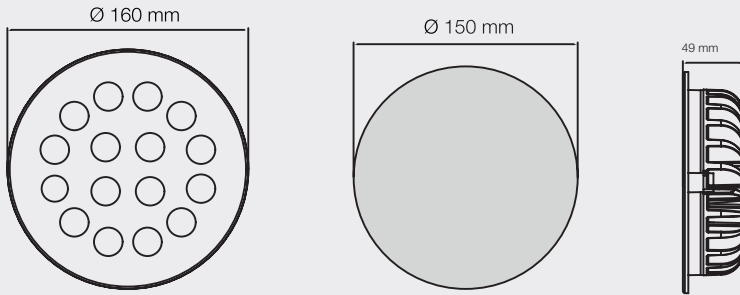

RPS16 G

MARKALED
LIGHTING FOR JEWELRY

Product and Technical Details