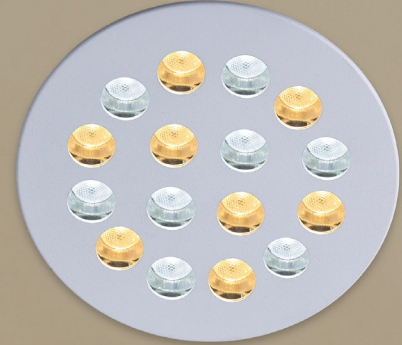

RPS16 G

MARKALED
LIGHTING FOR JEWELRY

Product and Technical Details