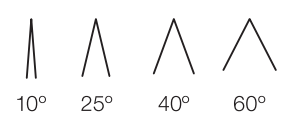

Beam Angle Options

MARKALED
LIGHTING FOR JEWELRY

P: +90 212 438 50 58
E: info@markaled.com
W: www.markaled.com

Head Office
Muratpasa Mah. Siteler Cad. No: 2-4-2
Bayrampasa / Istanbul / TURKIYE