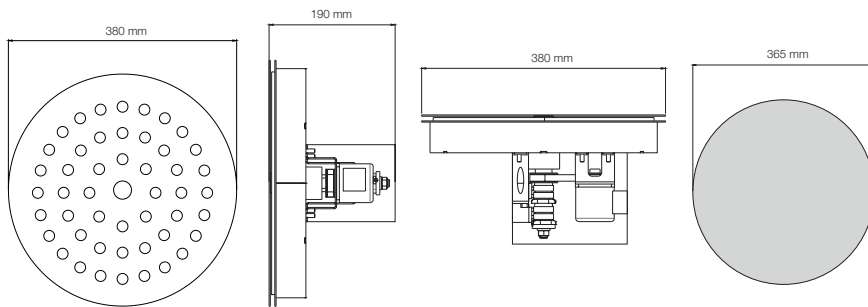

ROTATE LIGHT

Body:	DKP body
Dimensions:	Ø 380 x Ø 190 mm
LED:	CREE-USA
Warranty:	5 years
Total Power of Luminaire (watt):	110,00
Luminous Flux of Luminaire/Lumen (lm):	14300,00
Color Rendering Index (CRI):	CRI > 80
Inner Cutting Size:	Ø 365 mm
Weight:	8700 gr
Box Size:	430 x 430 x 240 mm

Body Color Options

Beam Angle Options

Color Temperature Options