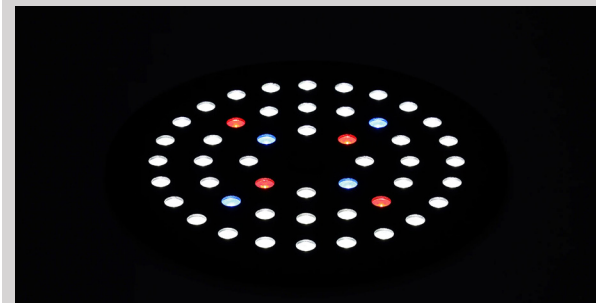

ROTATE LIGHT

Body:	DKP body
Dimensions:	Ø 380 x Ø 190 mm
LED:	CREE-USA
Warranty:	5 years
Total Power of Luminaire (watt):	110,00
Luminous Flux of Luminaire/Lumen (lm):	14300,00
Color Rendering Index (CRI):	CRI > 80
Inner Cutting Size:	Ø 365 mm
Weight:	8700 gr
Box Size:	430 x 430 x 240 mm

Body Color Options

Beam Angle Options

Color Temperature Options