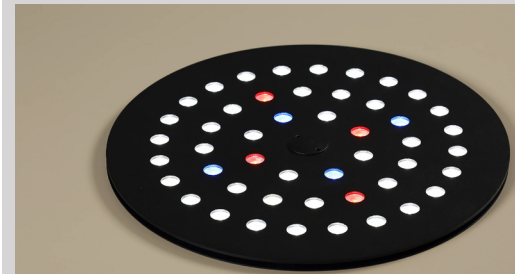

ROTATE LIGHT

Body:	DKP body
Dimensions:	Ø 380 x Ø 190 mm
LED:	CREE-USA
Warranty:	5 years
Total Power of Luminaire (watt):	110,00
Luminous Flux of Luminaire/Lumen (lm):	14300,00
Color Rendering Index (CRI):	CRI > 80
Inner Cutting Size:	Ø 365 mm
Weight:	8700 gr
Box Size:	430 x 430 x 240 mm

Body Color Options

Beam Angle Options

Color Temperature Options