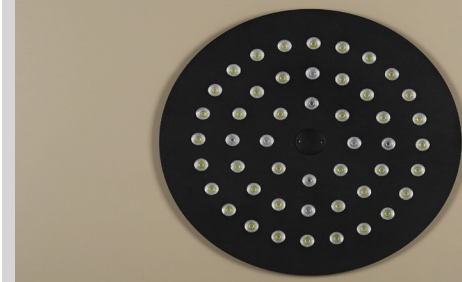

ROTATE LIGHT

Body:	DKP body
Dimensions:	Ø 380 x Ø 190 mm
LED:	CREE-USA
Warranty:	5 years
Total Power of Luminaire (watt):	110,00
Luminous Flux of Luminaire/Lumen (lm):	14300,00
Color Rendering Index (CRI):	CRI > 80
Inner Cutting Size:	Ø 365 mm
Weight:	8700 gr
Box Size:	430 x 430 x 240 mm

Body Color Options

Beam Angle Options

Color Temperature Options