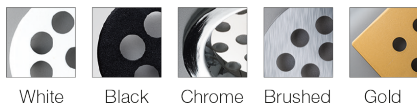

ROTATE LIGHT

Body:	DKP body
Dimensions:	Ø 380 x Ø 190 mm
LED:	CREE-USA
Warranty:	5 years
Total Power of Luminaire (watt):	110,00
Luminous Flux of Luminaire/Lumen (lm):	14300,00
Color Rendering Index (CRI):	CRI > 80
Inner Cutting Size:	Ø 365 mm
Weight:	8700 gr
Box Size:	430 x 430 x 240 mm

Body Color Options

Beam Angle Options

Color Temperature Options