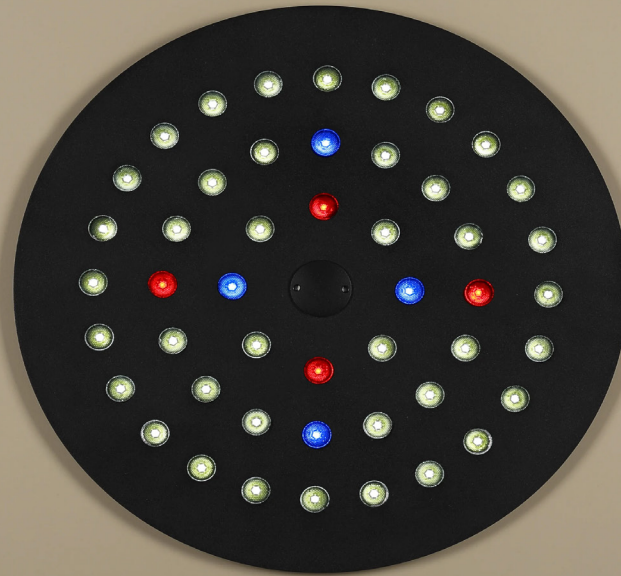

ROTATE LIGHT

Body:	DKP body
Dimensions:	Ø 380 x Ø 190 mm
LED:	CREE-USA
Warranty:	5 years
Total Power of Luminaire (watt):	110,00
Luminous Flux of Luminaire/Lumen (lm):	14300,00
Color Rendering Index (CRI):	CRI > 80
Inner Cutting Size:	Ø 365 mm
Weight:	8700 gr
Box Size:	430 x 430 x 240 mm

Body Color Options

Beam Angle Options

Color Temperature Options