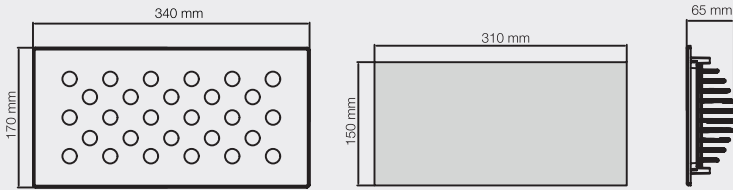

RECTA28 G

MARKALED
LIGHTING FOR JEWELRY

Product and Technical Details

TECHNICAL DATA

Information

Body:	Aluminium body
Dimensions:	340 x 170 x 65 mm
LED:	CREE-USA
Warranty:	5 years
Total Power of Luminaire (watt):	48
Luminous Flux of Luminaire/Lumen (lm):	6345
Color Rendering Index (CRI):	CRI >80-90
Inner Cutting Size:	310 x 150 mm
Control Options:	Chameleon, DALI, 1-10V, Tunable, Triac
Weight:	2100 gr
Box Size:	360 x 270 x 70 mm