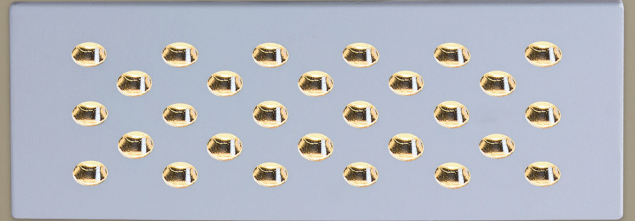

RECTA28 G

MARKALED
LIGHTING FOR JEWELRY

Product and Technical Details

TECHNICAL DATA

Information

Body:	Aluminium body
Dimensions:	340 x 170 x 65 mm
LED:	CREE-USA
Warranty:	5 years
Total Power of Luminaire (watt):	48
Luminous Flux of Luminaire/Lumen (lm):	6345
Color Rendering Index (CRI):	CRI >80-90
Inner Cutting Size:	310 x 150 mm
Control Options:	Chameleon, DALI, 1-10V, Tunable, Triac
Weight:	2100 gr
Box Size:	360 x 270 x 70 mm