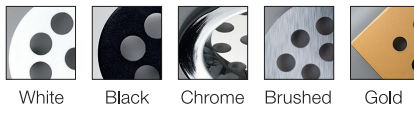

Body Color Options