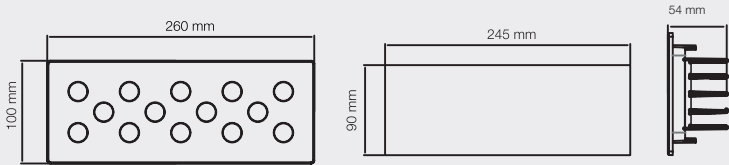

RECTA 14 G

MARKALED
LIGHTING FOR JEWELRY

Product and Technical Details

TECHNICAL DATA

Information

Body:	Aluminium body
Dimensions:	260 x 100 x 54 mm
LED:	CREE-USA
Warranty:	5 years
Total Power of Luminaire (watt):	24
Luminous Flux of Luminaire/Lumen (lm):	3173
Color Rendering Index (CRI):	CRI >80-90
Inner Cutting Size:	245 x 90 mm
Control Options:	Chameleon, DALI, 1-10V, Tunable, Triac
Weight:	1000 gr
Box Size:	280 x 150 x 70 mm