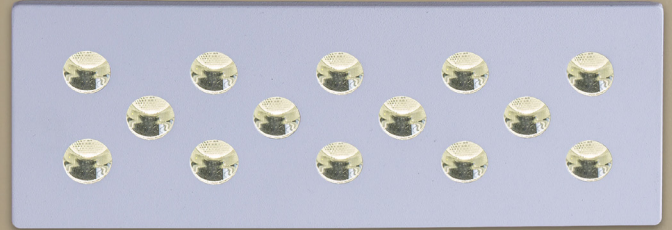

RECTA 14 G

MARKALED
LIGHTING FOR JEWELRY

Product and Technical Details

TECHNICAL DATA

Information

Body:	Aluminium body
Dimensions:	260 x 100 x 54 mm
LED:	CREE-USA
Warranty:	7 years
Total Power of Luminaire (watt):	24
Luminous Flux of Luminaire/Lumen (lm):	3173
Color Rendering Index (CRI):	CRI >80-90
Inner Cutting Size:	245 x 90 mm
Control Options:	Chameleon, DALI, 1-10V, Tunable, Triac
Weight:	1000 gr
Box Size:	280 x 150 x 70 mm