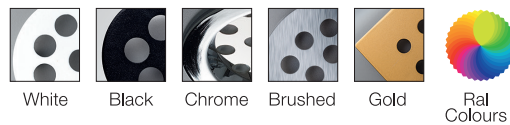

Body Color Options