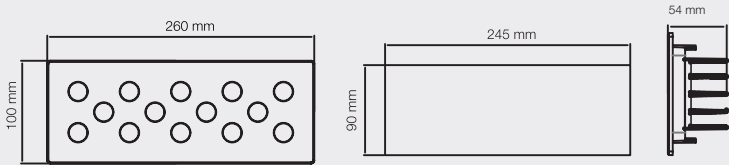

RECTA 14 G

MARKALED
LIGHTING FOR JEWELRY

Product and Technical Details

TECHNICAL DATA

Information

Body:	Aluminium body
Dimensions:	260 x 100 x 54 mm
LED:	CREE-USA
Warranty:	7 years
Total Power of Luminaire (watt):	24
Luminous Flux of Luminaire/Lumen (lm):	3173
Color Rendering Index (CRI):	CRI >80-90
Inner Cutting Size:	245 x 90 mm
Control Options:	Chameleon, DALI, 1-10V, Tunable, Triac
Weight:	1000 gr
Box Size:	280 x 150 x 70 mm