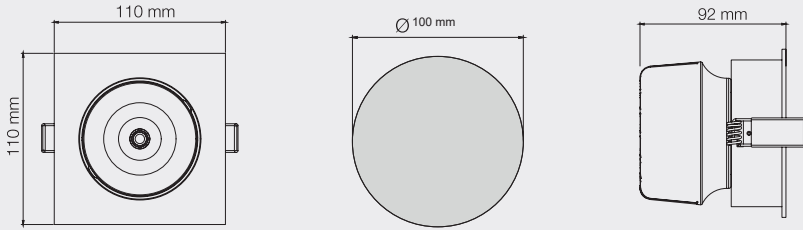

PARLA MOVABLE

Product and Technical Details

MARKALED
LIGHTING FOR JEWELRY

TECHNICAL DATA

Information

Body:	Aluminium body
Dimensions:	110 x 110 x 92 mm
LED:	CREE-USA
Warranty:	5 years
Total Power of Luminaire (watt):	20
Luminous Flux of Luminaire/Lumen (lm):	2300
Color Rendering Index (CRI):	CRI >80-90
Inner Cutting Size:	Ø 100 mm
Control Options:	DALI, 1-10V, Triac
Weight:	500 gr
Box Size:	150 x 135 x 100 mm