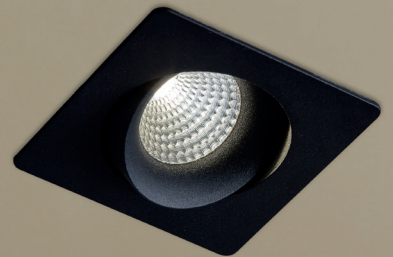

PARLA MOVABLE

Product and Technical Details

MARKALED
LIGHTING FOR JEWELRY

TECHNICAL DATA

Information

Body:	Aluminium body
Dimensions:	110 x 110 x 92 mm
LED:	CREE-USA
Warranty:	5 years
Total Power of Luminaire (watt):	20
Luminous Flux of Luminaire/Lumen (lm):	2300
Color Rendering Index (CRI):	CRI >80-90
Inner Cutting Size:	Ø 100 mm
Control Options:	DALI, 1-10V, Triac
Weight:	500 gr
Box Size:	150 x 135 x 100 mm

Color Temperature Options

6500K 5000K 4000K 3000K

Body Color Options

White Black Ral Colours

Beam Angle Options

10° 25° 40° 60°

MARKALED
LIGHTING FOR JEWELRY

P: +90 212 438 50 58
E: info@markaled.com
W: www.markaled.com