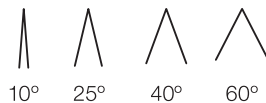

PARLA MOVABLE

Product and Technical Details

MARKALED
LIGHTING FOR JEWELRY

TECHNICAL DATA

Information

Body:	Aluminium body
Dimensions:	110 x 110 x 92 mm
LED:	CREE-USA
Warranty:	5 years
Total Power of Luminaire (watt):	20
Luminous Flux of Luminaire/Lumen (lm):	2300
Color Rendering Index (CRI):	CRI >80-90
Inner Cutting Size:	Ø 100 mm
Control Options:	DALI, 1-10V, Triac
Weight:	500 gr
Box Size:	150 x 135 x 100 mm

Color Temperature Options

6500K 5000K 4000K 3000K

Body Color Options

White Black Ral Colours

Beam Angle Options

10° 25° 40° 60°

MARKALED
LIGHTING FOR JEWELRY

P: +90 212 438 50 58
E: info@markaled.com
W: www.markaled.com