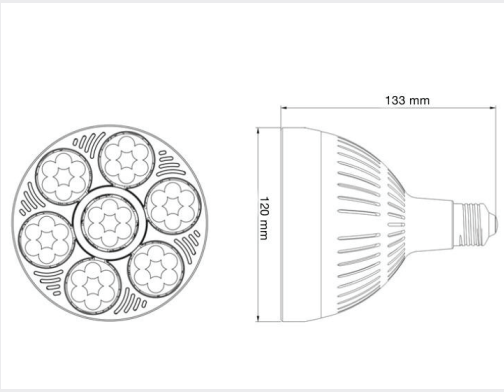

PAR38

MARKALED
LIGHTING FOR JEWELRY

Product and Technical Details

TECHNICAL DATA

Information

Body:	Aluminium body
Dimensions:	Ø 120 x 133 mm
LED:	CREE-USA
Warranty:	5 years
Total Power of Luminaire (watt):	55
Luminous Flux of Luminaire/Lumen (lm):	7150
Color Rendering Index (CRI):	CRI >90