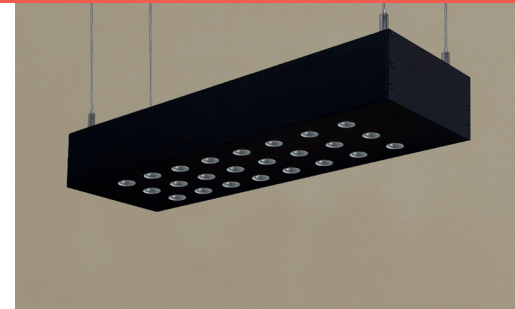

NATT HP3

MARKALED
LIGHTING FOR JEWELRY

Product and Technical Details

TECHNICAL DATA

Information

Body:	Aluminium body
Dimensions:	W: 160 mm x H: 90 mm
Length:	30-300 cm
LED:	CREE-USA
Warranty:	5 years
Total Power of Luminaire (watt):	105
Luminous Flux of Luminaire/Lumen (lm):	13976
Color Rendering Index (CRI):	CRI >80-90
Control Options:	DALI, 1-10V
Weight per meter:	7500 gr