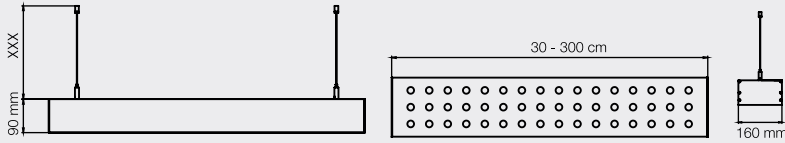

NATT HP3

MARKALED
LIGHTING FOR JEWELRY

Product and Technical Details

TECHNICAL DATA

Information

Body:	Aluminium body
Dimensions:	W: 160 mm x H: 90 mm
Length:	30-300 cm
LED:	CREE-USA
Warranty:	5 years
Total Power of Luminaire (watt):	105
Luminous Flux of Luminaire/Lumen (lm):	13976
Color Rendering Index (CRI):	CRI >80-90
Control Options:	DALI, 1-10V
Weight per meter:	7500 gr