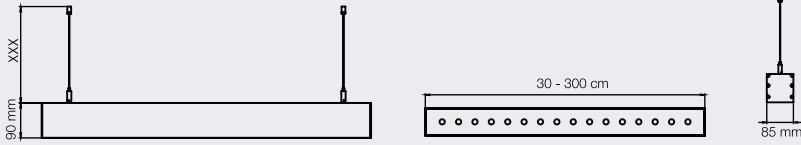

NATT HP

MARKALED
LIGHTING FOR JEWELRY

Product and Technical Details