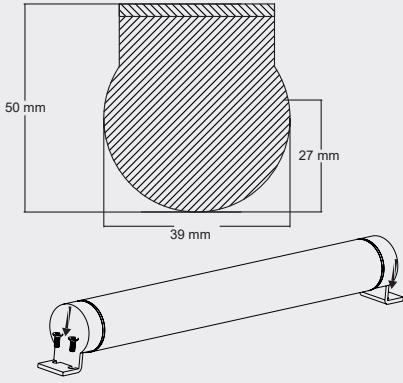

MOVABLE LINEAR PROFILE DENSE STRING

Product and Technical Details

MARKALED
LIGHTING FOR JEWELRY

TECHNICAL DATA

Information

Body:	Aluminium body
Dimensions:	W: 39 mm x H: 50 mm
Length:	Any length desired
LED:	CREE-USA
Warranty:	5 years
Total Power of Luminaire (watt):	50
Luminous Flux of Luminaire/Lumen (lm):	6700
Color Rendering Index (CRI):	CRI >80-90
Control Options:	DALI, 1-10V
Weight per meter:	900 gr