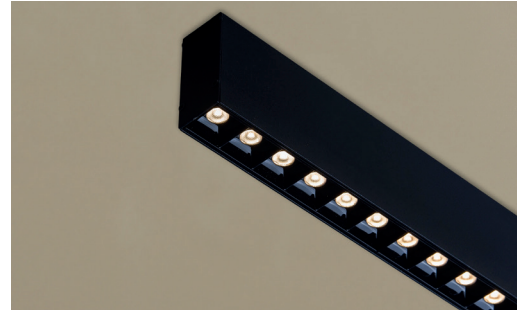

LINA12 WM G

MARKALED
LIGHTING FOR JEWELRY

Product and Technical Details

TECHNICAL DATA

Information

Body:	Aluminium body
Dimensions:	326 x 33 x 72 mm
LED:	CREE-USA
Warranty:	5 years
Total Power of Luminaire (watt):	26
Luminous Flux of Luminaire/Lumen (lm):	2941
Color Rendering Index (CRI):	CRI >80-90
Control Options:	DALI, 1-10V
Weight:	1300 gr
Box Size:	350 x 240 x 150 mm