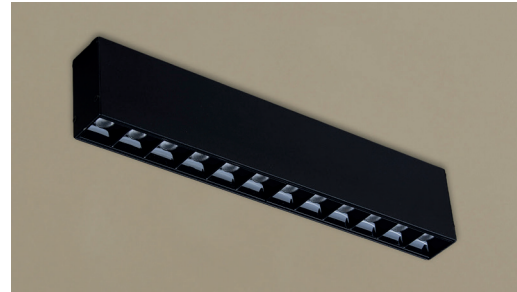

LINA12 WM G

MARKALED
LIGHTING FOR JEWELRY

Product and Technical Details

TECHNICAL DATA

Information

Body:	Aluminium body
Dimensions:	326 x 33 x 72 mm
LED:	CREE-USA
Warranty:	5 years
Total Power of Luminaire (watt):	26
Luminous Flux of Luminaire/Lumen (lm):	2941
Color Rendering Index (CRI):	CRI >80-90
Control Options:	DALI, 1-10V
Weight:	1300 gr
Box Size:	350 x 240 x 150 mm