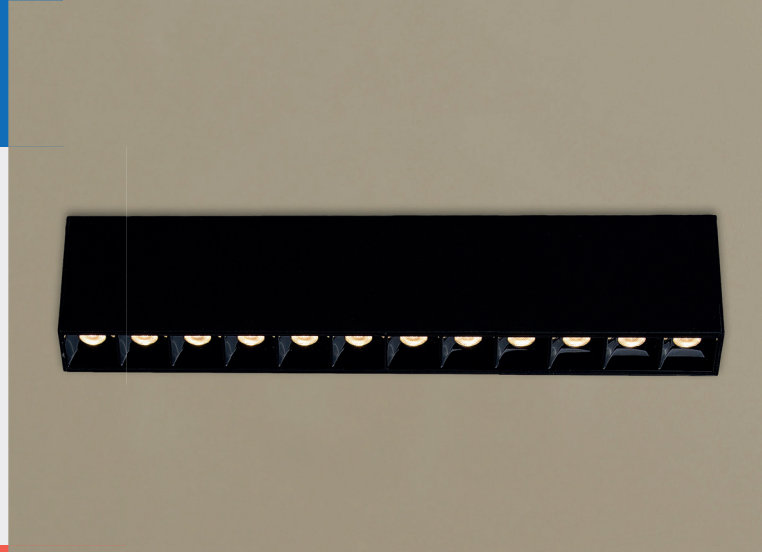

LINA12 WM G

MARKALED
LIGHTING FOR JEWELRY

Product and Technical Details

TECHNICAL DATA

Information

Body:	Aluminium body
Dimensions:	326 x 33 x 72 mm
LED:	CREE-USA
Warranty:	5 years
Total Power of Luminaire (watt):	26
Luminous Flux of Luminaire/Lumen (lm):	2941
Color Rendering Index (CRI):	CRI >80-90
Control Options:	DALI, 1-10V
Weight:	1300 gr
Box Size:	350 x 240 x 150 mm