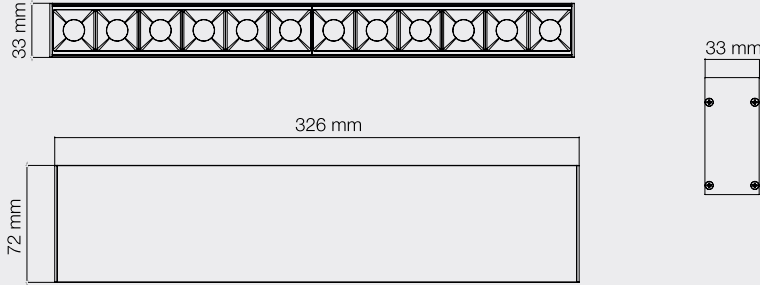

LINA12 WM G

MARKALED
LIGHTING FOR JEWELRY

Product and Technical Details

TECHNICAL DATA

Information

Body:	Aluminium body
Dimensions:	326 x 33 x 72 mm
LED:	CREE-USA
Warranty:	5 years
Total Power of Luminaire (watt):	26
Luminous Flux of Luminaire/Lumen (lm):	2941
Color Rendering Index (CRI):	CRI >80-90
Control Options:	DALI, 1-10V
Weight:	1300 gr
Box Size:	350 x 240 x 150 mm