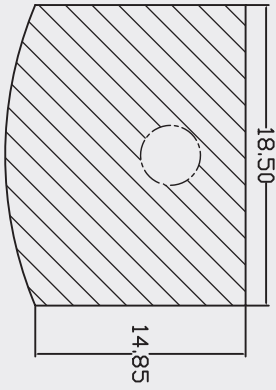

LINA LINEAR PROFILE

Product and Technical Details

TECHNICAL DATA

Information

Body:	Aluminium body
Dimensions:	W: 18.5 mm x H: 14.85 mm
Length:	Any length desired
LED:	CREE-USA
Warranty:	5 years
Total Power of Luminaire (watt):	15
Luminous Flux of Luminaire/Lumen (lm):	1800
Color Rendering Index (CRI):	CRI >80-90
Control Options:	DALI, 1-10V, Tunable, Triac
Weight per meter:	400 gr

Color Temperature Options

Body Color Options

Beam Angle Options