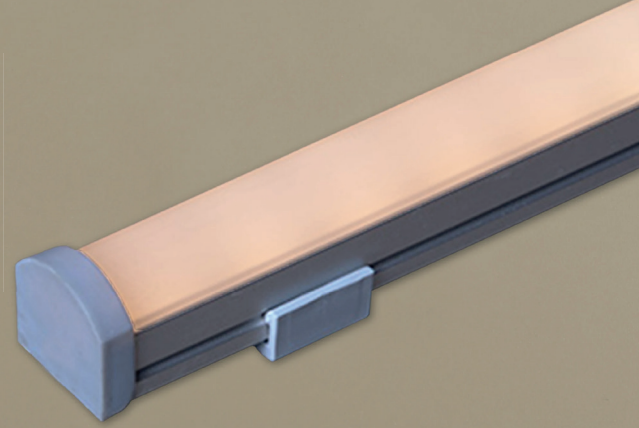

LINA LINEAR PROFILE

Product and Technical Details

TECHNICAL DATA

Information

Body:	Aluminium body
Dimensions:	W: 18.5 mm x H: 14.85 mm
Length:	Any length desired
LED:	CREE-USA
Warranty:	5 years
Total Power of Luminaire (watt):	15
Luminous Flux of Luminaire/Lumen (lm):	1800
Color Rendering Index (CRI):	CRI >80-90
Control Options:	DALI, 1-10V, Tunable, Triac
Weight per meter:	400 gr

Color Temperature Options

Body Color Options

Beam Angle Options