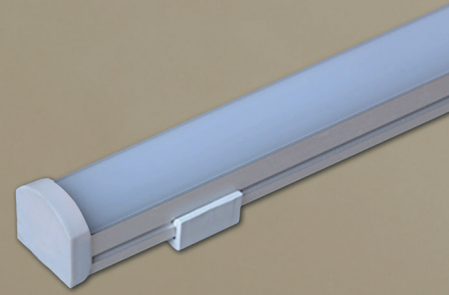

LINA LINEAR PROFILE

Product and Technical Details

TECHNICAL DATA

Information

Body:	Aluminium body
Dimensions:	W: 18.5 mm x H: 14.85 mm
Length:	Any length desired
LED:	CREE-USA
Warranty:	5 years
Total Power of Luminaire (watt):	15
Luminous Flux of Luminaire/Lumen (lm):	1800
Color Rendering Index (CRI):	CRI >80-90
Control Options:	DALI, 1-10V, Tunable, Triac
Weight per meter:	400 gr

Color Temperature Options

Body Color Options

Beam Angle Options