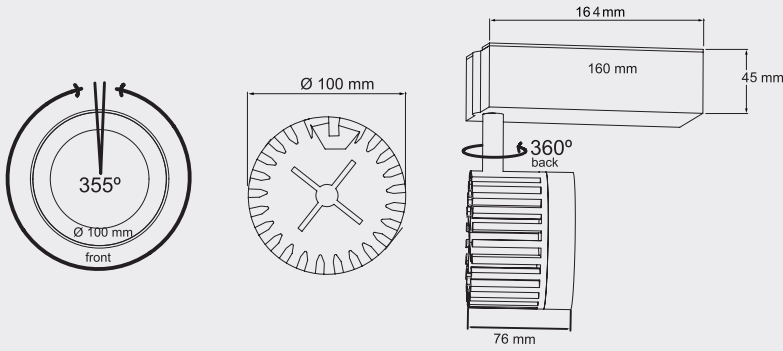

LAGRAMET TRACKLIGHT

Product and Technical Details

MARKALED
LIGHTING FOR JEWELRY