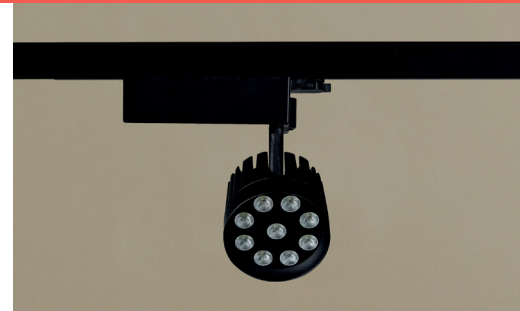

# LAGRAMET TRACKLIGHT

Product and Technical Details

**MARKALED**  
LIGHTING FOR JEWELRY

### Information

Body:	Aluminium body
Dimensions:	Ø 100 x 76 mm
LED:	CREE-USA
Warranty:	5 years
Total Power of Luminaire (watt):	28
Luminous Flux of Luminaire/Lumen (lm):	3755
Color Rendering Index (CRI):	CRI >80-90
Control Options:	Chameleon, DALI, 1-10V, Tunable, Triac
Weight:	1100 gr
Box Size:	210 x 260 x 105 mm