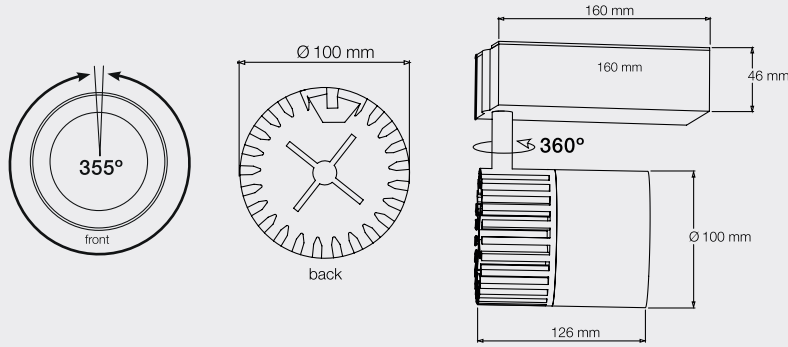

LAGRA TRACKLIGHT

Product and Technical Details

MARKALED
LIGHTING FOR JEWELRY

TECHNICAL DATA

Information

Body:	Aluminium body
Dimensions:	Ø 100 x 126 mm
LED:	CREE-USA
Warranty:	7 years
Total Power of Luminaire (watt):	30
Luminous Flux of Luminaire/Lumen (lm):	4023
Color Rendering Index (CRI):	CRI >80-90
Control Options:	DALI
Weight:	1300 gr
Box Size:	210 x 260 x 105 mm