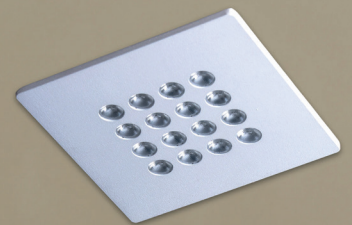

# HPS16

**MARKALED**  
LIGHTING FOR JEWELRY

### Information

Body:	Aluminium body
Dimensions:	180 x 180 x 60 mm
LED:	CREE-USA
Warranty:	5 years
Total Power of Luminaire (watt):	30
Luminous Flux of Luminaire/Lumen (lm):	4023
Color Rendering Index (CRI):	CRI >80-90
Inner Cutting Size:	160 x 160 mm
Control Options:	Chameleon, DALI, 1-10V, Tunable, Triac
Weight:	1100 gr
Box Size:	210 x 195 x 90 mm