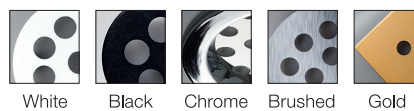

Body Color Options