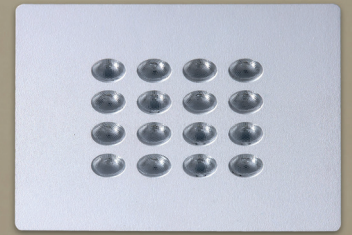

# HPS16

**MARKALED**  
LIGHTING FOR JEWELRY

### Information

Body:	Aluminium body
Dimensions:	180 x 180 x 60 mm
LED:	CREE-USA
Warranty:	5 years
Total Power of Luminaire (watt):	30
Luminous Flux of Luminaire/Lumen (lm):	4023
Color Rendering Index (CRI):	CRI >80-90
Inner Cutting Size:	160 x 160 mm
Control Options:	Chameleon, DALI, 1-10V, Tunable, Triac
Weight:	1100 gr
Box Size:	210 x 195 x 90 mm