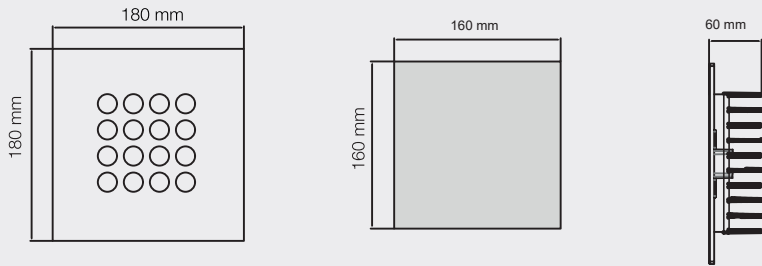

HPS16

MARKALED
LIGHTING FOR JEWELRY

Product and Technical Details