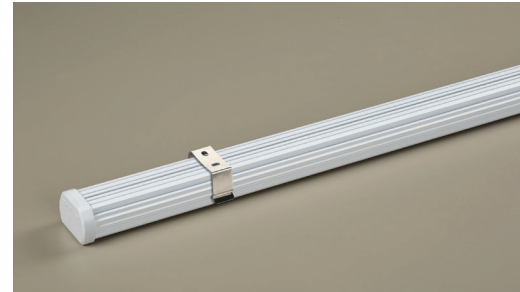

## Product and Technical Details

**MARKALED**  
LIGHTING FOR JEWELRY

### Information

Body:	Aluminium body
Dimensions:	W: 40 mm H: 30 mm
Length:	Any length desired
LED:	CREE-USA
Warranty:	5 years
Total Power of Luminaire (watt):	35
Luminous Flux of Luminaire/Lumen (lm):	5078
Color Rendering Index (CRI):	CRI >80-90
Control Options:	Chameleon, DALI, 1-10V, Triac
Weight per meter:	900 gr