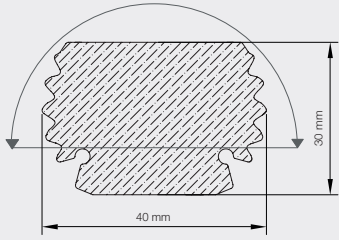

HLP MOVABLE LINEAR PROFILE

Product and Technical Details

MARKALED
LIGHTING FOR JEWELRY