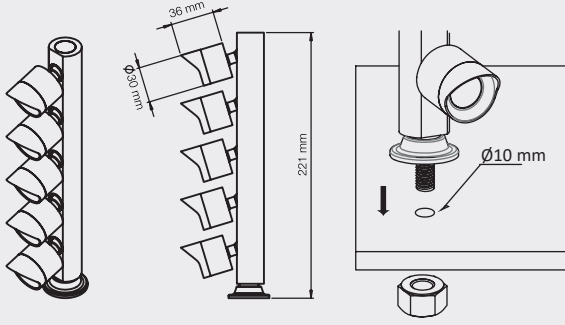

HATLIGHT5

MARKALED
LIGHTING FOR JEWELRY

Product and Technical Details

Option: Hatlight3

TECHNICAL DATA

Information

Body:	Aluminium body
Dimensions:	Ø 30 x 221 mm
LED:	CREE-USA
Warranty:	5 years
Total Power of Luminaire (watt):	15
Luminous Flux of Luminaire/Lumen (lm):	2026
Color Rendering Index (CRI):	CRI >80-90
Control Options:	DALI, 1-10V
Weight:	1400 gr
Box Size:	400 x 90 x 70 mm

Color Temperature Options

6500K 5000K 4000K 3000K

Body Color Options

White Black Chrome Gold Ral Colours

Beam Angle Options

10° 25° 40°

MARKALED
LIGHTING FOR JEWELRY

P: +90 212 438 50 58
E: info@markaled.com
W: www.markaled.com

Head Office
Muratpasa Mah. Siteler Cad. No: 2-4-2
Bayrampasa / Istanbul / TURKIYE