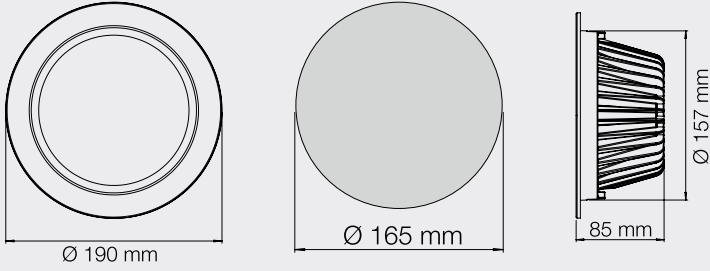

DWL6

MARKALED
LIGHTING FOR JEWELRY

Product and Technical Details