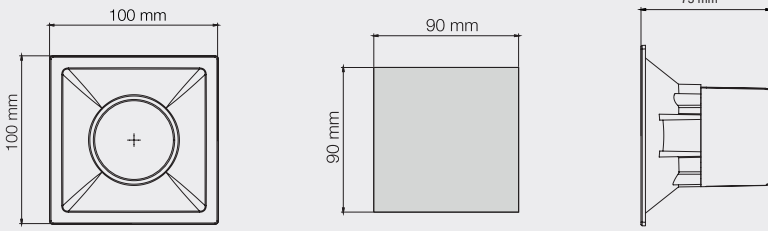

Product and Technical Details

TECHNICAL DATA

Information

Body:	Aluminium body
Dimensions:	100 x 100 x 73 mm
LED:	CREE-USA
Warranty:	5 years
Total Power of Luminaire (watt):	14
Luminous Flux of Luminaire/Lumen (lm):	1725
Color Rendering Index (CRI):	CRI >80-90
Inner Cutting Size:	90 x 90 mm
Control Options:	DALI, 1-10V, Triac
Weight:	300 gr
Box Size:	150 x 135 x 100 mm

Color Temperature Options

Body Color Options

Beam Angle Options