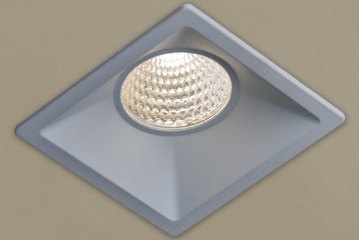

Product and Technical Details

TECHNICAL DATA

Information

Body:	Aluminium body
Dimensions:	100 x 100 x 73 mm
LED:	CREE-USA
Warranty:	5 years
Total Power of Luminaire (watt):	14
Luminous Flux of Luminaire/Lumen (lm):	1725
Color Rendering Index (CRI):	CRI >80-90
Inner Cutting Size:	90 x 90 mm
Control Options:	DALI, 1-10V, Triac
Weight:	300 gr
Box Size:	150 x 135 x 100 mm

Color Temperature Options

Body Color Options

Beam Angle Options