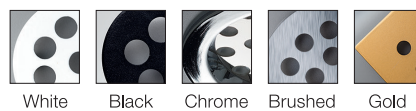

Body Color Options