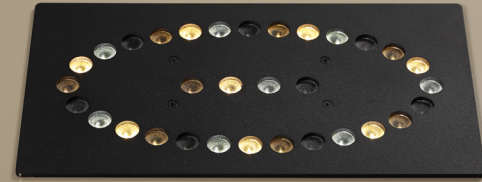

## Recta Smart

Product and Technical Details

**MARKALED**  
LIGHTING FOR JEWELRY

#### Information

Body:	DKP body
Dimensions:	350 x 185 x 52 mm
LED:	CREE-USA
Warranty:	5 years
Total Power of Luminaire (watt):	80
Luminous Flux of Luminaire/Lumen (lm):	13600
Color Rendering Index (CRI):	CRI >90
Inner Cutting Size:	320 x 170 mm
Control Options:	Remote
Weight:	4000 gr
Box Size:	380 x 300 x 155 mm