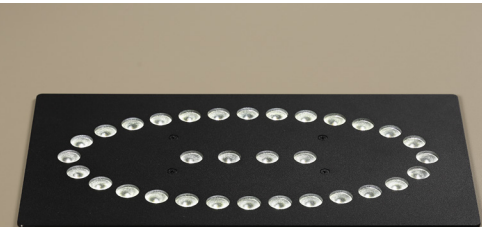

## Recta Smart

Product and Technical Details

**MARKALED**  
LIGHTING FOR JEWELRY

#### Information

Body:	DKP body
Dimensions:	350 x 185 x 52 mm
LED:	CREE-USA
Warranty:	5 years
Total Power of Luminaire (watt):	80
Luminous Flux of Luminaire/Lumen (lm):	13600
Color Rendering Index (CRI):	CRI >90
Inner Cutting Size:	320 x 170 mm
Control Options:	Remote
Weight:	4000 gr
Box Size:	380 x 300 x 155 mm