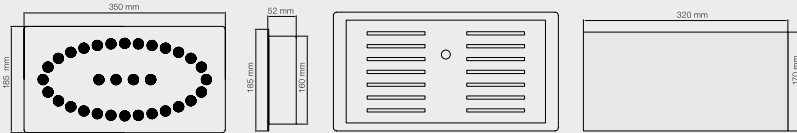

SPARK LED

Recta Smart

Product and Technical Details

MARKALED
LIGHTING FOR JEWELRY