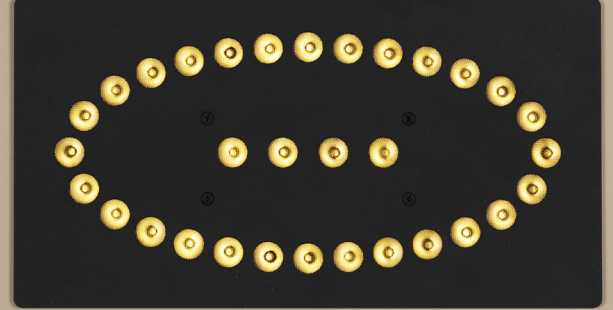

# SPARK LED

## Recta Smart

Product and Technical Details

**MARKALED**  
LIGHTING FOR JEWELRY

#### Information

Body:	DKP body
Dimensions:	350 x 185 x 52 mm
LED:	CREE-USA
Warranty:	5 years
Total Power of Luminaire (watt):	80
Luminous Flux of Luminaire/Lumen (lm):	13600
Color Rendering Index (CRI):	CRI >90
Inner Cutting Size:	320 x 170 mm
Control Options:	Remote
Weight:	4000 gr
Box Size:	380 x 300 x 155 mm