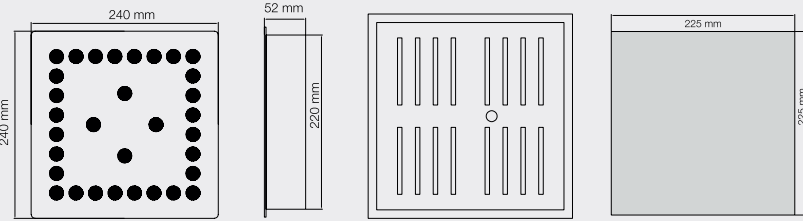

SPARK LED HPS Smart

Product and Technical Details

MARKALED
LIGHTING FOR JEWELRY

TECHNICAL DATA

Information

Body:	DPK body
Dimensions:	240 x 240 x 52 mm
LED:	CREE-USA
Warranty:	5 years
Total Power of Luminaire (watt):	80
Luminous Flux of Luminaire/Lumen (lm):	13600
Color Rendering Index (CRI):	CRI >90
Inner Cutting Size:	225 x 225 mm
Control Options:	Remote
Weight:	3200 gr
Box Size:	380 x 300 x 155 mm