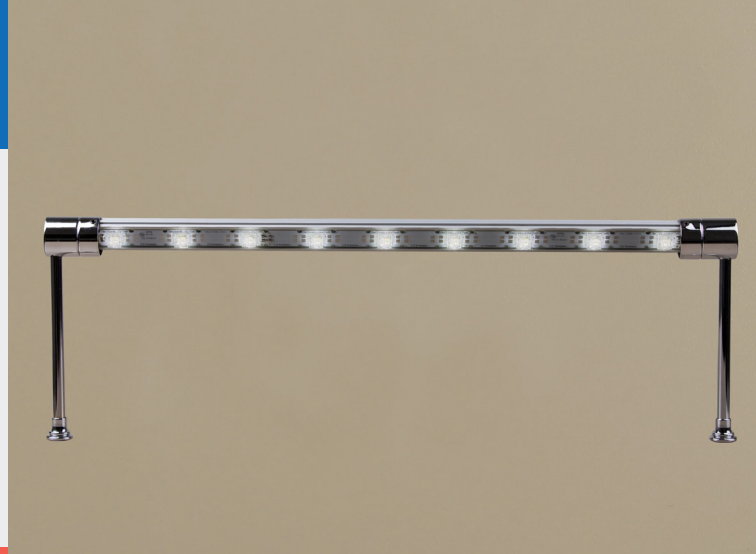

GOALPOST

MARKALED
LIGHTING FOR JEWELRY

Product and Technical Details