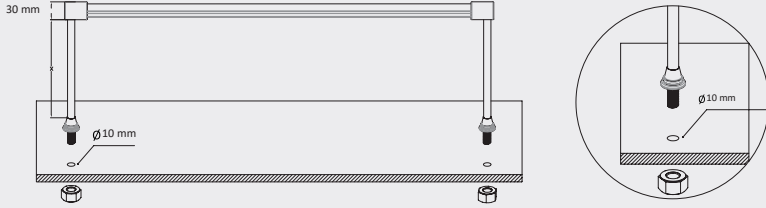

GOALPOST

MARKALED
LIGHTING FOR JEWELRY

Product and Technical Details