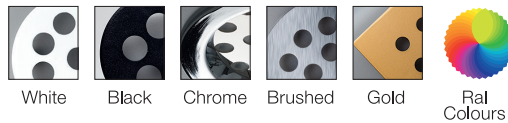

### Information

Body:	Aluminium body
Dimensions:	Ø 30 x Any length x Any height
LED:	CREE-USA
Warranty:	5 years
Total Power of Luminaire (watt):	35
Luminous Flux of Luminaire/Lumen (lm):	4725
Color Rendering Index (CRI):	CRI >80-90
Inner Cutting Size:	Ø 10 mm
Control Options:	Chameleon, DALI, 1-10V
Weight per meter:	600 gr

### Color Temperature Options

### Body Color Options