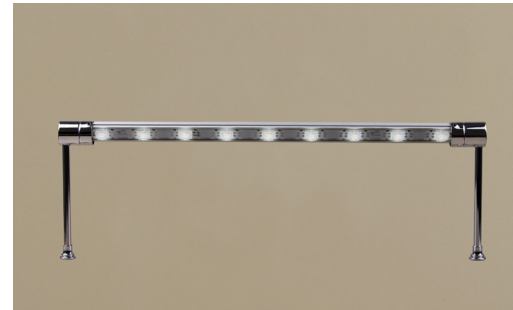

# GOALPOST

**MARKALED**  
LIGHTING FOR JEWELRY

### Information

Body:	Aluminium body
Dimensions:	Ø 30 x Any length x Any height
LED:	CREE-USA
Warranty:	5 years
Total Power of Luminaire (watt):	35
Luminous Flux of Luminaire/Lumen (lm):	4725
Color Rendering Index (CRI):	CRI >80-90
Inner Cutting Size:	Ø 10 mm
Control Options:	Chameleon, DALI, 1-10V
Weight per meter:	600 gr