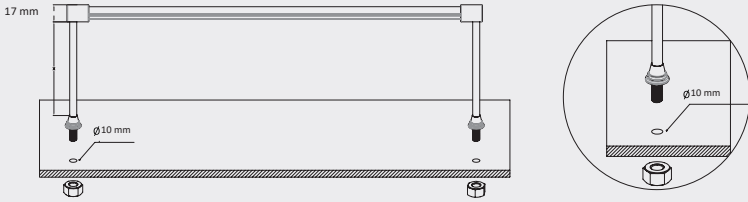

GOAL POST SLIM

Product and Technical Details

MARKALED
LIGHTING FOR JEWELRY

TECHNICAL DATA

Information

Body:	Aluminium body
Dimensions:	Ø 17 x Any lenght x Any height
LED:	CREE-USA
Warranty:	5 years
Total Power of Luminaire (watt):	22
Luminous Flux of Luminaire/Lumen (lm):	2794
Color Rendering Index (CRI):	CRI >80-90
Inner Cutting Size:	Ø 10 mm
Control Options:	DALI, 1-10V
Weight per meter:	500 gr