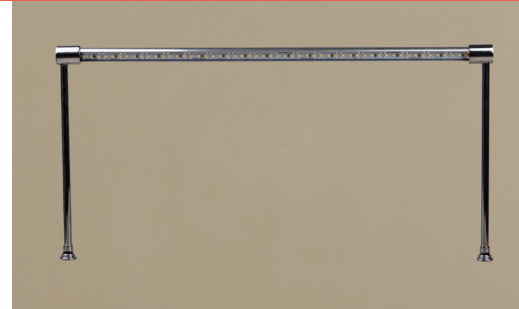

GOAL POST SLIM

Product and Technical Details

MARKALED
LIGHTING FOR JEWELRY

TECHNICAL DATA

Information

Body:	Aluminium body
Dimensions:	Ø 17 x Any lenght x Any height
LED:	CREE-USA
Warranty:	5 years
Total Power of Luminaire (watt):	22
Luminous Flux of Luminaire/Lumen (lm):	2794
Color Rendering Index (CRI):	CRI >80-90
Inner Cutting Size:	Ø 10 mm
Control Options:	DALI, 1-10V
Weight per meter:	500 gr